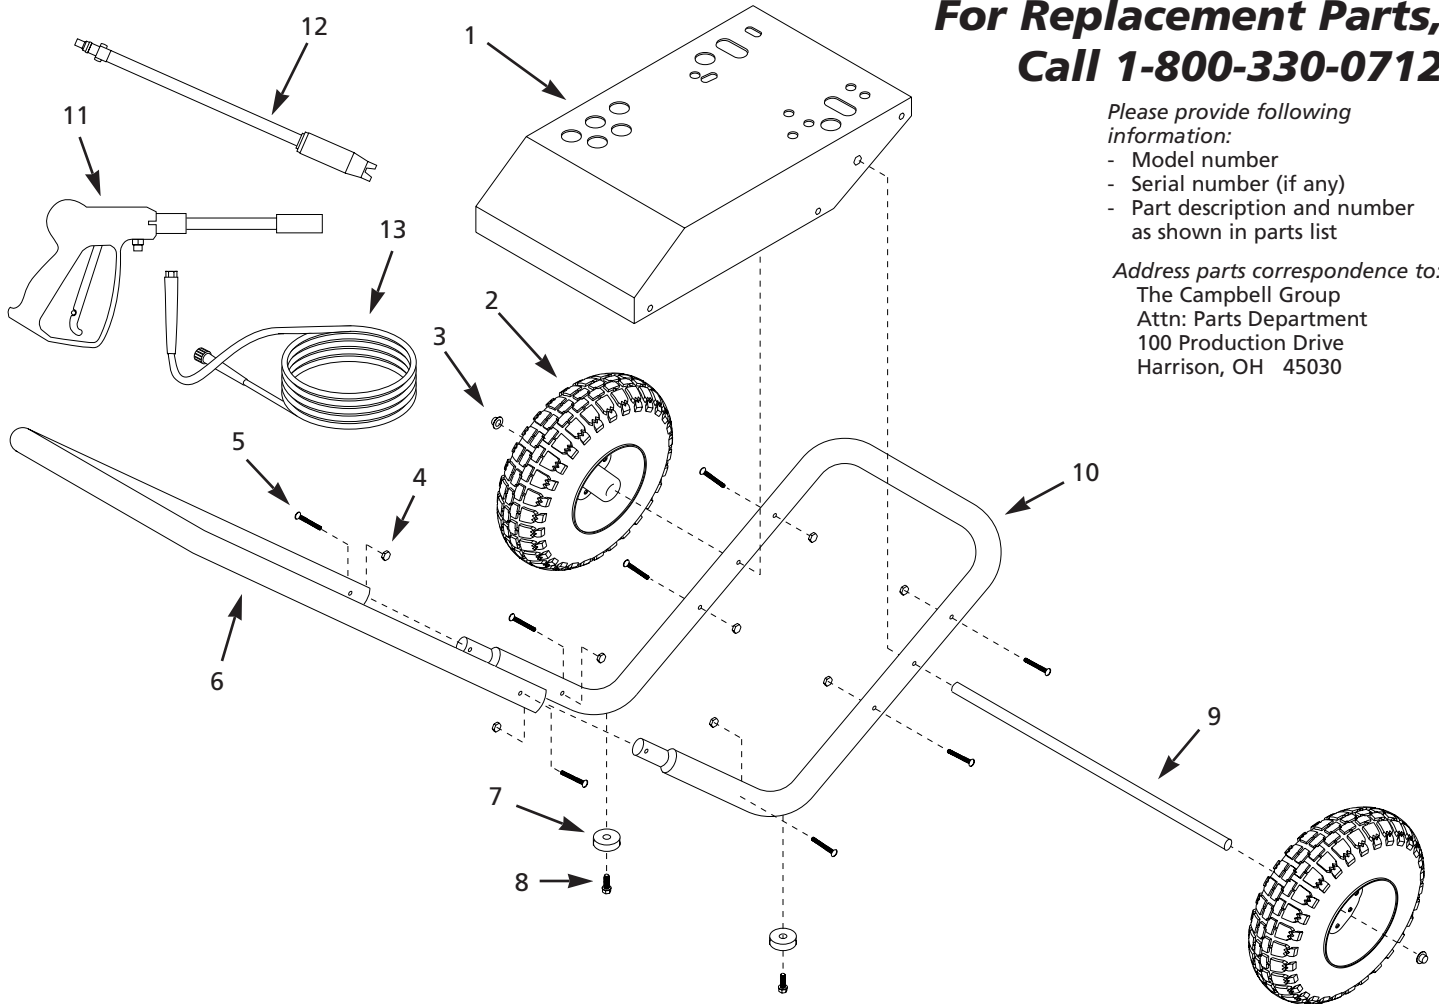

**CAMPBELL
HAUSFELD**
BUILT TO LAST

Cart Assy. for Pro-Series Pressure Washers

SERIOUS DUTY

Replacement Parts List

**For Replacement Parts,
Call 1-800-330-0712**

Please provide following information:

- Model number
- Serial number (if any)
- Part description and number as shown in parts list

Address parts correspondence to:
The Campbell Group
Attn: Parts Department
100 Production Drive
Harrison, OH 45030

Ref. No.	Description	Part No. for Model PW2618	Qty.
1	Base plate	PM038200AV	1
2	Pneumatic wheel	PM041000AV	2
3	Pushnut	AL066300AV	2
4	5/16-18 Nut	PM031100AV	8
5	5/16-18 Rounded square neck bolt	MJ101206AV	8
6	Handle	PM038400AV	1
7	Rubber bumper	AL062300AV	2
8	1/4-20 x 3/4 Self-tapping screw	MJ102100AV	2
9	Axle rod	PM038600AV	1
10	Frame	PM038500AV	1
11	Gun	PM005130AV	1
12	Lance	PM035140AV	1
13	Hose	PM005001AV	1